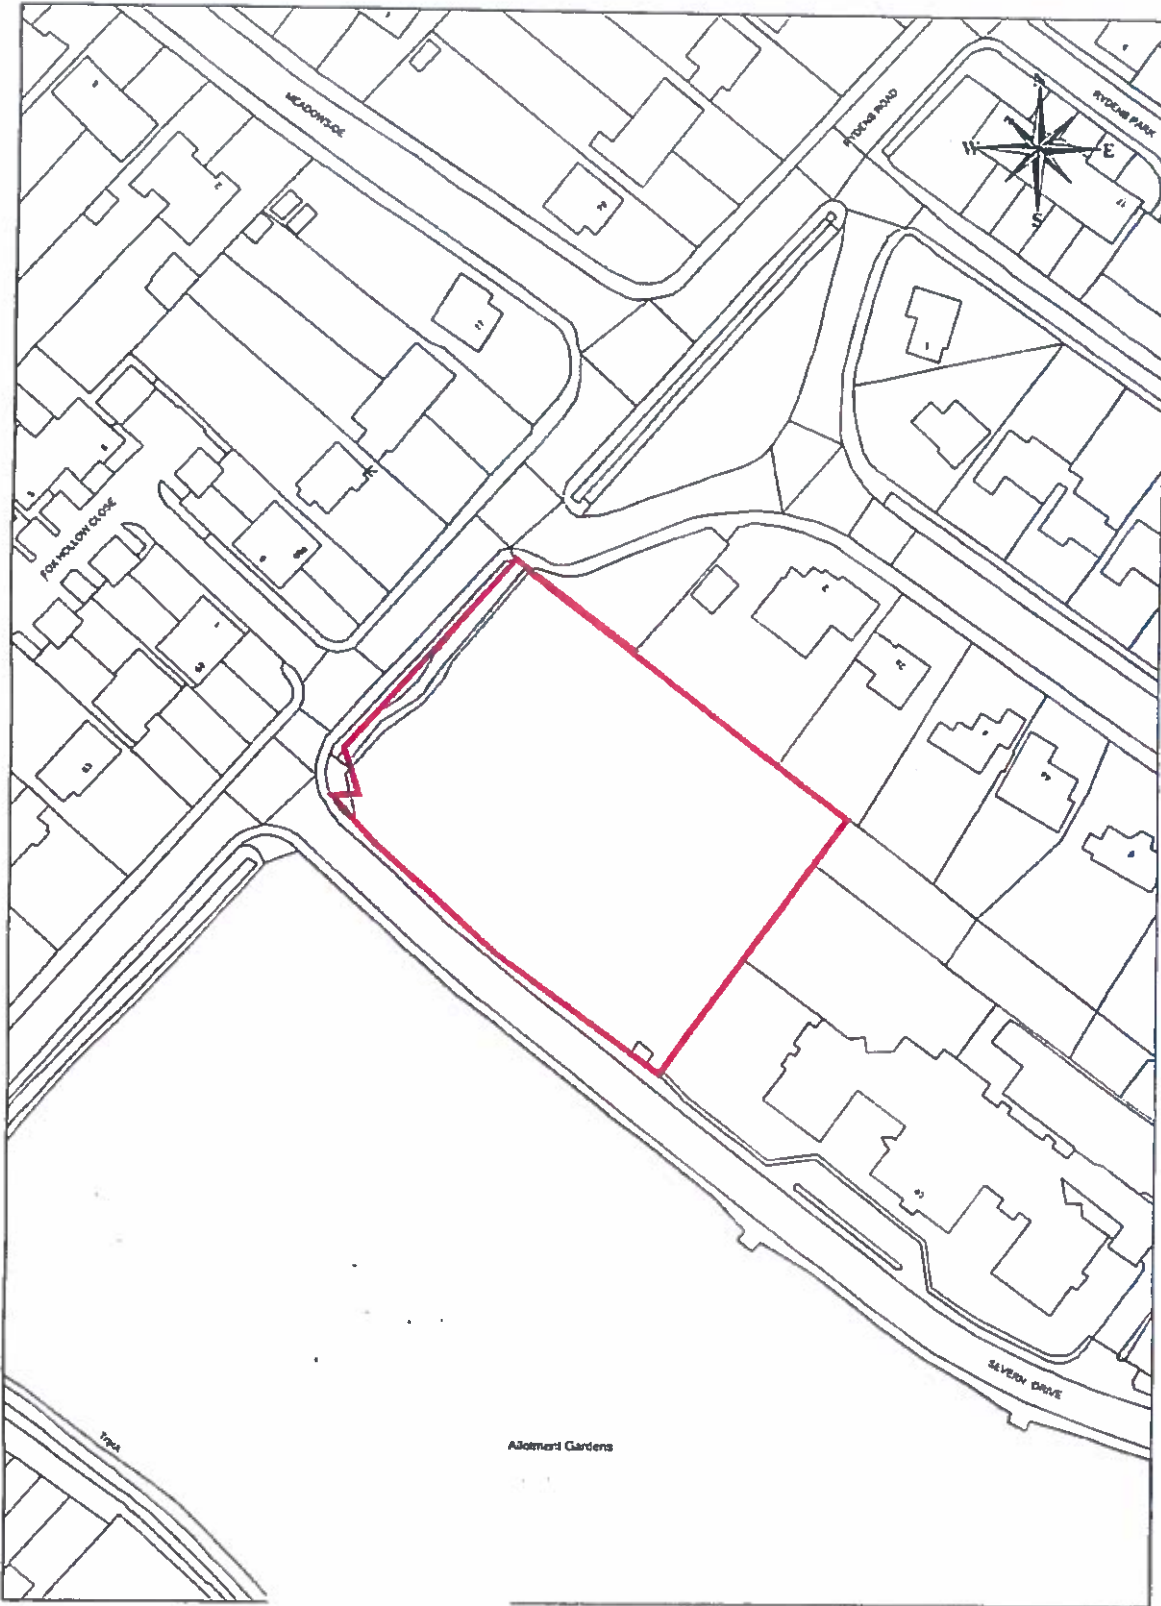

Amenity Space - Severn Drive

Site Address : Amenity Space - Junction of Rydens Road & Severn Drive		
Scale: 1:1250	 <p>Elmbridge Borough Council <i>bridging the communities</i></p> <p>Civic Centre, High Street, Esher, Surrey, KT10 9SD</p>	Copyright Notes :
Date: 01/10/14		<p>Crown Copyright. All Rights Reserved Elmbridge Borough Council LA 100024882 2013</p> <p>© Aerial Photography - Cartographic Engineering 2013</p> <p>Historic Mapping © and database right Crown Copyright and Landmark Information Group Limited (all rights reserved) 2013</p> <p>Digital Map Data © Bartholomew (2013)</p>